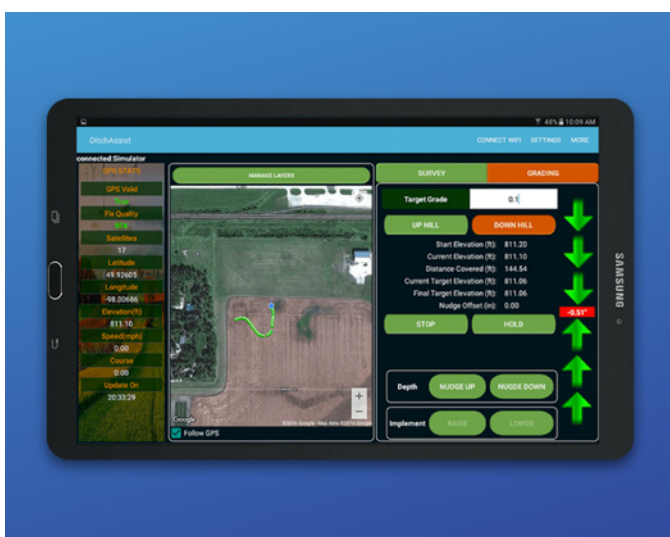

DITCH ASSIST

GPS CONTROLLED FIELD LEVELLING

Advanced machine control for surface drainage, land levelling and more.

- Works with any implement
- Works with any brand of GPS
- Wireless operation
- No expensive displays
- Including Screen

For more information visit sprayerbarn.com.au

$14,300 INC. GST

CALL US ON (02) 6882 0313
6L Gilgandra Rd, Dubbo NSW 2830

SPRAYERBARN.COM.AU